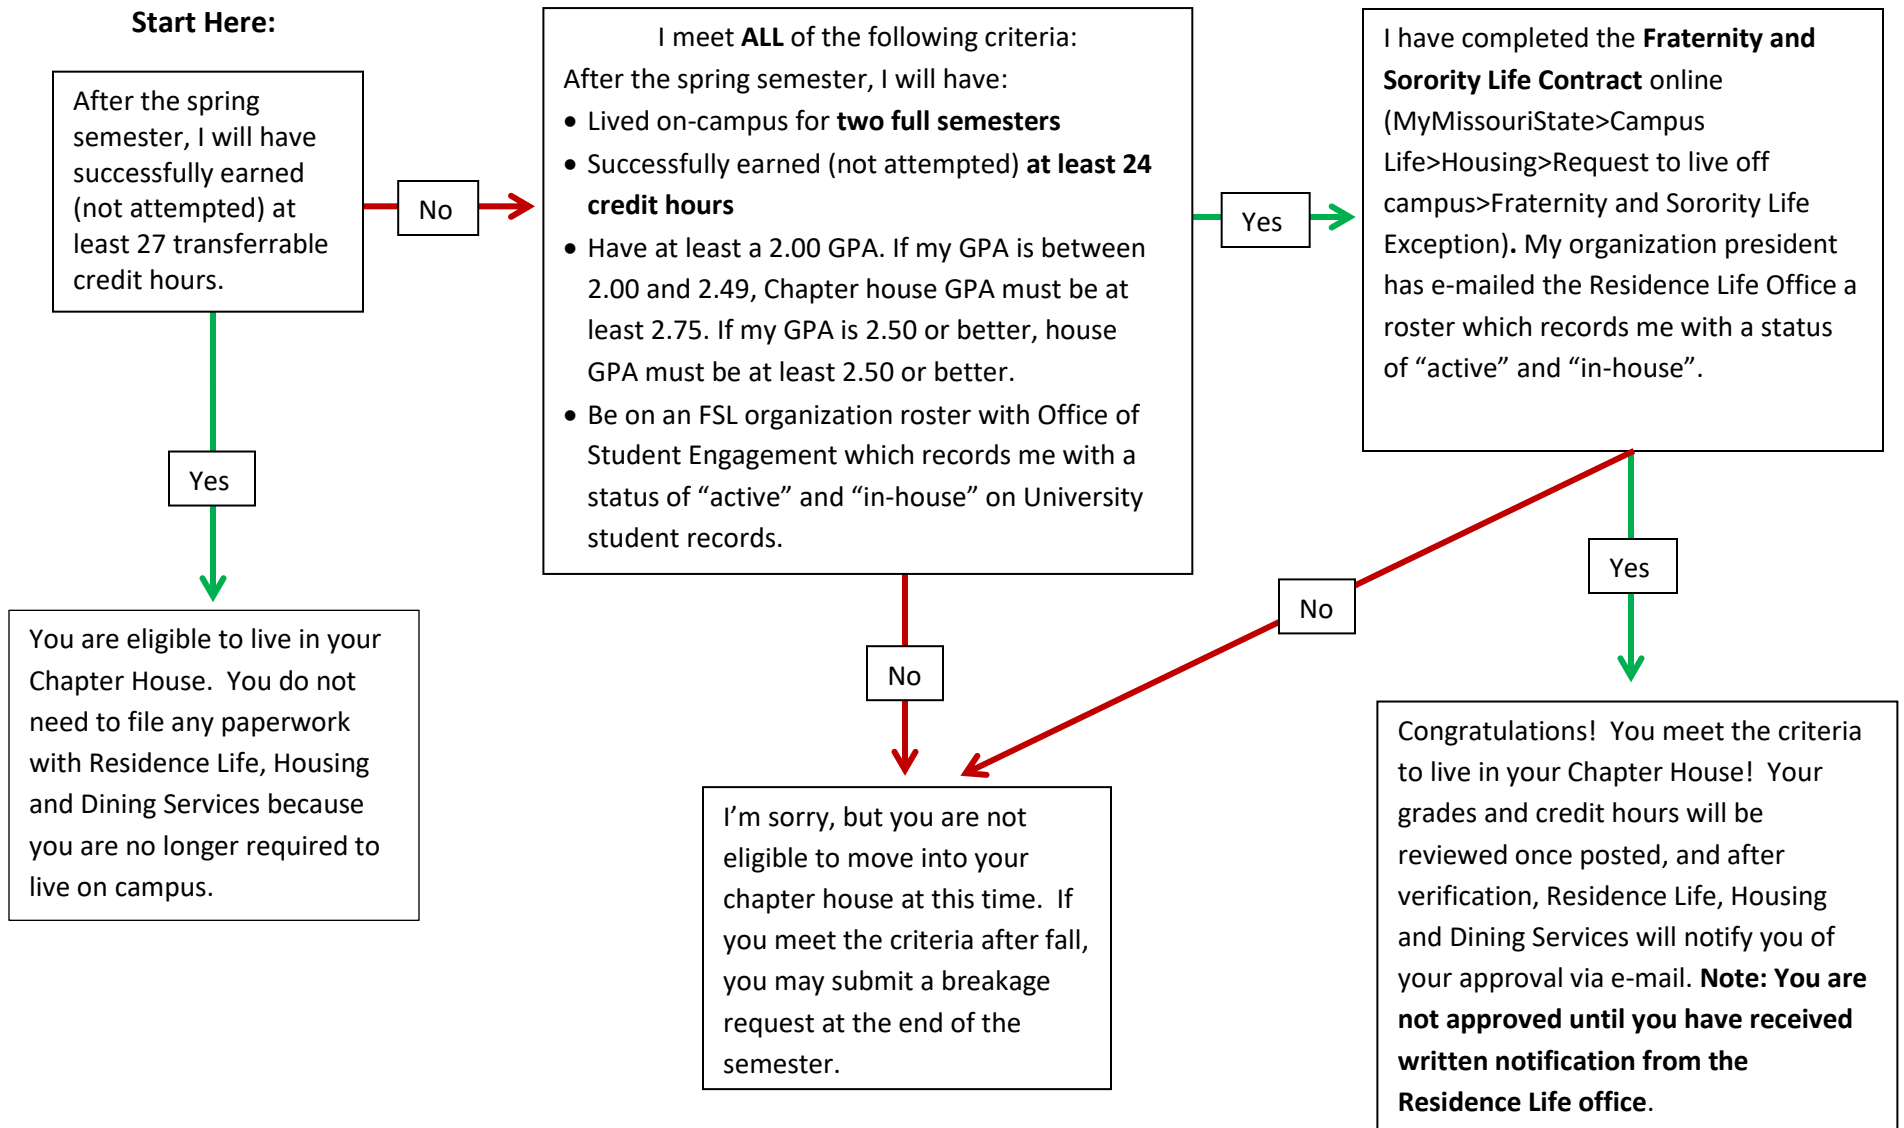

Am I eligible to live in my Chapter House **in the fall?**

If you will not meet the GPA or credit hour requirement after the spring semester, we will count summer courses toward this requirement. Your summer grades and credits will be reviewed before the fall semester begins, and you will be notified if you have met the criteria. If credit hours are taken at an institution other than Missouri State University, it is your responsibility to request official transcripts be sent to the Office of Admissions so that hours may be posted to your transcript. **DO NOT** move into your chapter house before receiving notification from Residence Life, Housing and Dining Services. **If you move into your chapter house without approval while you are still required to live on campus you will be charged the equivalent of room and board fees for the academic year (up to \$4,500 or more per semester).**